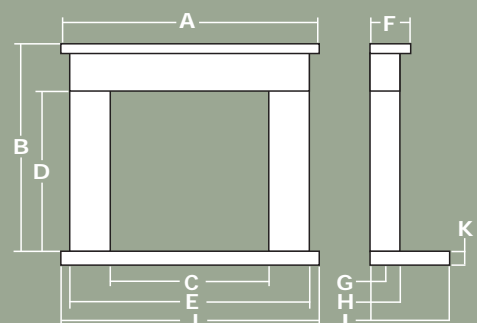

CONISTON 54 SUITE

CRANBOURNE 44 SUITE

DACRE 54 SUITE

DUBLIN CORBEL 48 SUITE

DURRINGTON 42 SUITE

NOTES:

- 1 - Portuguese Limestone models come with three-piece back panels.
- 2 - The Clifton, Durrington 42 and the Cranbourne models come supplied with three-piece back panels in all materials.
- 3 - All suites in Chiltern and Cotswold finish can be ordered with single piece back panels or three-piece back panels (except Clifton, Cranbourne and Durrington 42 - see note 2)