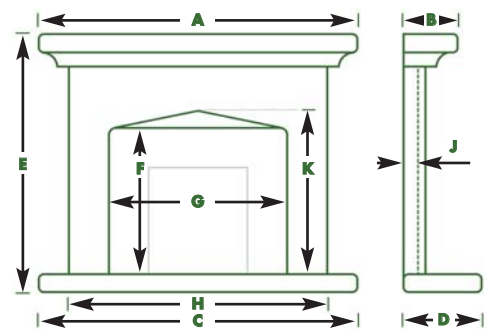

NAPOLI

NAPOLI MEASUREMENTS

	A	B	C	D	E	F	G	H	J	K
48"	1220	188	1220	381/ 360 curved	1020	625	700	1110	55	750
54"	1372	188	1372	381/ 360 curved	1020	625	815	1262	55	750

MODEL TYPE: BOXED

Available in Royal Cream - see p 45 for swatch