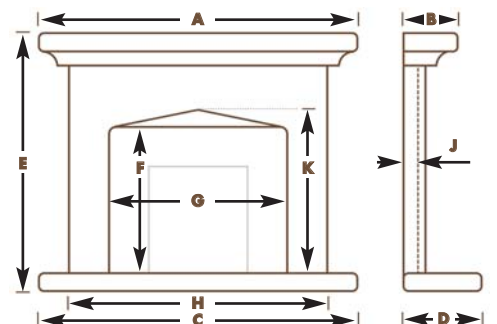

MODEL TYPE: COMBINATION SOLID AND BOXED

Available in Sepol Limestone - see p 45 for swatch

MARIA

MARIA MEASUREMENTS

	A	B	C	D	E	F	G	H	J	K
50"	1270	175	1270	380	1025	735	745	1145	55	785

MODEL TYPE: COMBINATION SOLID AND BOXED

Available in Sepol Limestone - see p 45 for swatch

AZORES

AZORES MEASUREMENTS

60"

A	1524
B	293
C	1524
D	460
E	1270
F	850
G	838
H	1370
J	65
K	N/A

Builders opening required:
760mm wide x 795mm high x 385mm deep
Also available with standard back panel
and fire opening