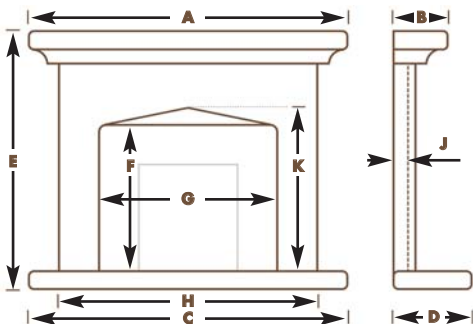

CHATEAU

CHATEAU MEASUREMENTS

	A	B	C	D	E	F	G	H	J	K
54"	1372	307	1372	400	1210	790	790	1185	35	N/A

MODEL TYPE: COMBINATION SOLID AND BOXED

Available in Sepol Limestone - see p 45 for swatch

RIMINI

RIMINI MEASUREMENTS