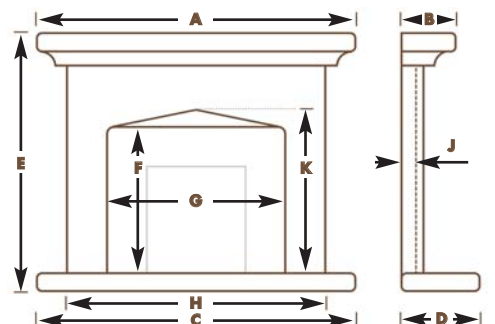

LIMA

LIMA MEASUREMENTS

	A	B	C	D	E	F	G	H	J	K
48"	N/A	125	1220	380	1060	810	768	1160	25	N/A
54"	N/A	125	1372	380	1120	835	820	1290	25	N/A

MODEL TYPE: BOXED

Available in Sepol Limestone - see p 45 for swatch

ATLANTA

ATLANTA MEASUREMENTS

	A	B	C	D	E	F	G	H	J	K
48"	1220	188	1220	380	1045	735	725	1105	35	770
54"	1372	188	1372	380	1124	763	815	1245	35	803

MODEL TYPE: COMBINATION SOLID AND BOXED

Available in Sepol Limestone - see p 45 for swatch

CHATEAU

CHATEAU MEASUREMENTS

	A	B	C	D	E	F	G	H	J	K
54"	1372	307	1372	400	1210	790	790	1185	35	N/A

MODEL TYPE: COMBINATION SOLID AND BOXED

Available in Sepol Limestone - see p 45 for swatch

RIMINI

RIMINI MEASUREMENTS