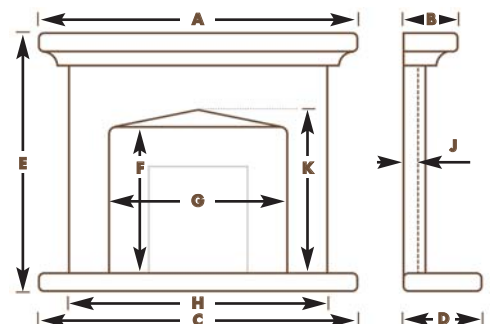

CABO DE VINCENT

CABO DE VINCENT MEASUREMENTS

	A	B	C	D	E	F	G	H	J	K
54"	1372	210	1372	380	1075	770	752	1232	25	N/A

MODEL TYPE: COMBINATION SOLID AND BOXED

Available in Sepol Limestone - see p 45 for swatch