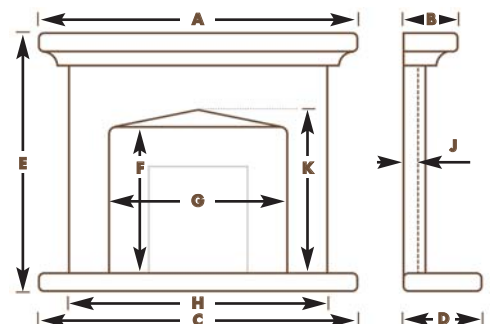

MIRA

MIRA MEASUREMENTS

	A	B	C	D	E	F	G	H	J	K
54"	1372	205	1372	380	1075	724	727	1273	25	N/A

MODEL TYPE: COMBINATION SOLID AND BOXED

Available in Sepol Limestone - see p 45 for swatch