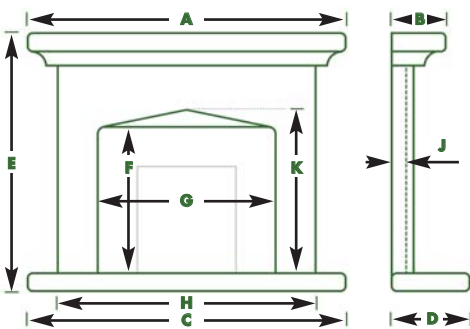

	A	B	C	D	E	F	G	H	J	K
48"	1220	170	1220	381	960	708	689	1119	30	N/A

MODEL TYPE: COMBINATION SOLID AND BOXED

Available in Sepol Limestone - see p 45 for swatch

GRANDE CHATEAU

GRANDE CHATEAU MEASUREMENTS

	A	B	C	D	E	F	G	H	J	K
54"	1372	307	1372	400	1210	790	790	1185	35	N/A

Builders opening required - 880mm wide 930mm high 350mm deep

MODEL TYPE: COMBINATION SOLID AND BOXED

Available in Sepol Limestone - see p 45 for swatch

ALPINE MEASUREMENTS

Features one-piece Facia and Back Panel

	A	B	C	D	E	F	G	H	J	K
44"	1125	200	1125	410	990	690	625	990	75	N/A

MODEL TYPE: BOXED

ALPINE MITRED

Ask your dealer for details - available in three sizes

ALPINE MITRED MEASUREMENTS

	A	B	C	D	E	F	G	H	J	K
44"	1125	200	1125	410	990	690	625	990	75	N/A