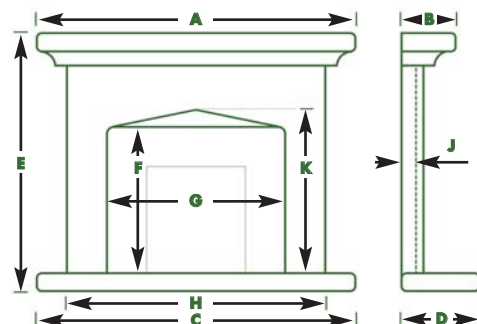

PALERMO

PALERMO MEASUREMENTS

	A	B	C	D	E	F	G	H	J	K
48"	1220	188	1220	381	1020	625	700	1110	55	750
54"	1372	188	1372	381	1020	625	820	1262	55	750

MODEL TYPE: BOXED

Available in Royal Cream - see p 45 for swatch