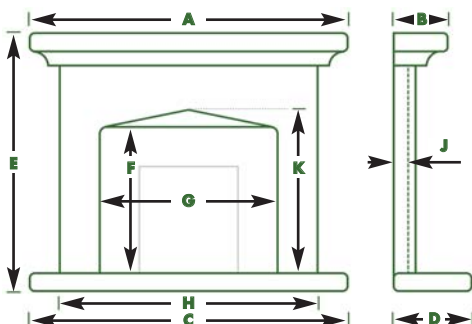

MODEL TYPE: BOXED

Available in Sepol Limestone - see p 45 for swatch

BRANCO MAR

BRANCO MAR MEASUREMENTS

	A	B	C	D	E	F	G	H	J	K
48"	1219	125	1219	400	1120	790	780	1180	25	N/A

MODEL TYPE: BOXED Available in Sepol Limestone - see p 45 for swatch

LAVANTE

LAVANTE MEASUREMENTS

	A	B	C	D	E	F	G	H	J	K
48"	1219	188	1219	380	1065	669	709	1089	55	779
54"	1372	188	1372	380	1065	654	816	1246	55	770

MODEL TYPE: COMBINATION SOLID AND BOXED

Available in Sepol Limestone - see p 45 for swatch