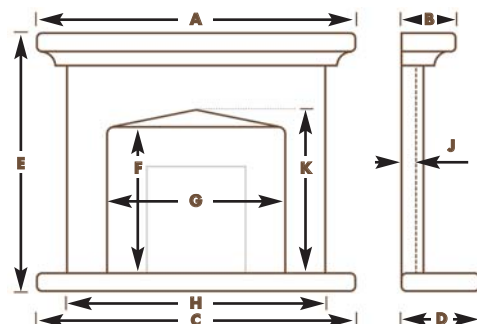

PINHEIRO

New Mediterranean Sandstone

All of our Fireplace models shown in this brochure can be manufactured from this stone

PINHEIRO MEASUREMENTS

	A	B	C	D	E	F	G	H	J	K
54"	1372	188	1372	400	1135	810	816	1246	55	N/A

MODEL TYPE: COMBINATION SOLID AND BOXED

Available in Mediterranean Sandstone

Also Available in Bespoke sizes