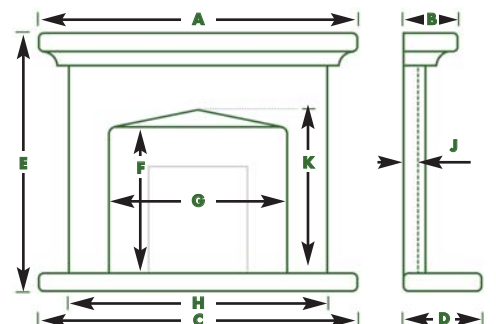

MODEL TYPE: BOXED

Available in Sepol Limestone - see p 45 for swatch

BRANCO MAR

BRANCO MAR MEASUREMENTS

	A	B	C	D	E	F	G	H	J	K
48"	1219	125	1219	400	1120	790	780	1180	25	N/A

MODEL TYPE: BOXED Available in Sepol Limestone - see p 45 for swatch