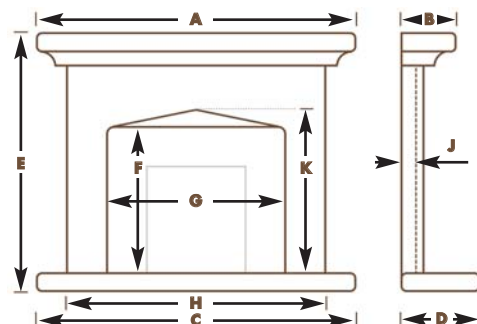

NAZARE

NAZARE MEASUREMENTS

	A	B	C	D	E	F	G	H	J	K
48"	1220	220	1220	400	1070	668	722	1134	55	758
54"	1372	220	1372	400	1080	668	830	1286	55	747
60"	1524	220	1524	400	1130	668	936	1438	55	774

Builders opening required:
Chamber sizes various subject to requirements - please ask your Fireplace retailer for advice
Also available with standard back panel and fire opening

MODEL TYPE: COMBINATION SOLID AND BOXED

Available in Sepol Limestone - see p 45 for swatch