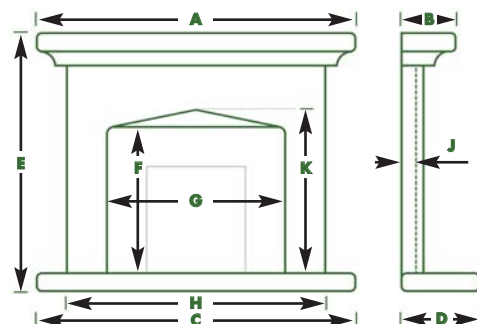

MADEIRA

MADEIRA MEASUREMENTS

	A	B	C	D	E	F	G	H	J	K
50"	N/A	125	1270	381	1035	785	805	1205	25	N/A

MODEL TYPE: BOXED

Builders opening required - 720mm wide 780mm high 335mm deep

Available in Sepol Limestone - see p 45 for swatch

MONACO

MONACO MEASUREMENTS

	A	B	C	D	E	F	G	H	J	K
48"	1220	175	1220	380	940	650	735	1095	55	687

MODEL TYPE: COMBINATION SOLID AND BOXED

Available in Sepol Limestone - see p 45 for swatch

SHIRE

SHIRE MEASUREMENTS

	A	B	C	D	E	F	G	H	J	K
48"	1220	170	1220	381	960	708	689	1119	30	N/A

MODEL TYPE: COMBINATION SOLID AND BOXED

Available in Sepol Limestone - see p 45 for swatch

GRANDE CHATEAU

GRANDE CHATEAU MEASUREMENTS

	A	B	C	D	E	F	G	H	J	K
54"	1372	307	1372	400	1210	790	790	1185	35	N/A