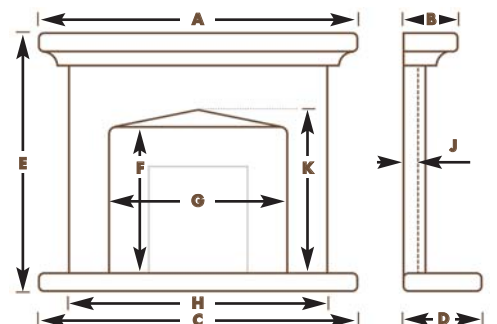

LAVANTE

LAVANTE MEASUREMENTS

	A	B	C	D	E	F	G	H	J	K
48"	1219	188	1219	380	1065	669	709	1089	55	779
54"	1372	188	1372	380	1065	654	816	1246	55	770

MODEL TYPE: COMBINATION SOLID AND BOXED

Available in Sepol Limestone - see p 45 for swatch

COLARES

COLARES MEASUREMENTS

	A	B	C	D	E	F	G	H	J	K
48"	1220	265	1220	385	1025	675	694	1074	25	743
54"	1372	265	1372	385	1075	700	806	1226	25	793

MODEL TYPE: COMBINATION SOLID AND BOXED

Available in Sepol Limestone - see p 45 for swatch

LIMA

LIMA MEASUREMENTS

	A	B	C	D	E	F	G	H	J	K
48"	N/A	125	1220	380	1060	810	768	1160	25	N/A
54"	N/A	125	1372	380	1120	835	820	1290	25	N/A

MODEL TYPE: BOXED

Available in Sepol Limestone - see p 45 for swatch