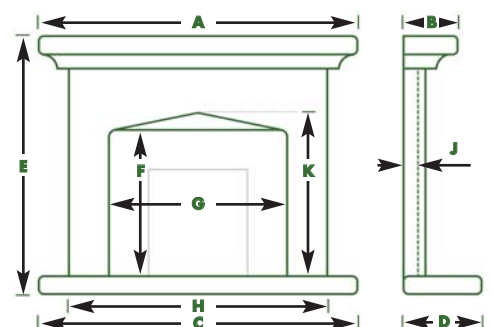

STARLIGHT

STARLIGHT MEASUREMENTS

	A	B	C	D	E	F	G	H	J	K
48"	1220	175	1220	380	975	835	800	1100	25	N/A

MODEL TYPE: BOXED

Available in Sepol Limestone - see p 45 for swatch