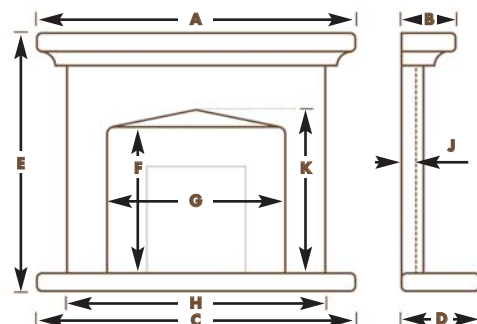

LILIANA

LILIANA MEASUREMENTS

	A	B	C	D	E	F	G	H	J	K
50"	1270	175	1270	380	985	735	745	1143	55	N/A

MODEL TYPE: COMBINATION SOLID AND BOXED

Available in Sepol Limestone - see p 45 for swatch