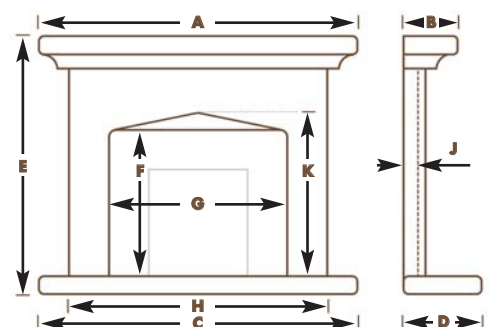

MADEIRA

MADEIRA MEASUREMENTS

	A	B	C	D	E	F	G	H	J	K
50"	N/A	125	1270	381	1035	785	805	1205	25	N/A

MODEL TYPE: BOXED

Builders opening required - 720mm wide 780mm high 335mm deep

Available in Sepol Limestone - see p 45 for swatch

MONACO

MONACO MEASUREMENTS

	A	B	C	D	E	F	G	H	J	K
48"	1220	175	1220	380	940	650	735	1095	55	687

MODEL TYPE: COMBINATION SOLID AND BOXED

Available in Sepol Limestone - see p 45 for swatch

SHIRE

SHIRE MEASUREMENTS

	A	B	C	D	E	F	G	H	J	K
48"	1220	170	1220	381	960	708	689	1119	30	N/A

MODEL TYPE: COMBINATION SOLID AND BOXED

Available in Sepol Limestone - see p 45 for swatch

GRANDE CHATEAU

GRANDE CHATEAU MEASUREMENTS

	A	B	C	D	E	F	G	H	J	K
54"	1372	307	1372	400	1210	790	790	1185	35	N/A