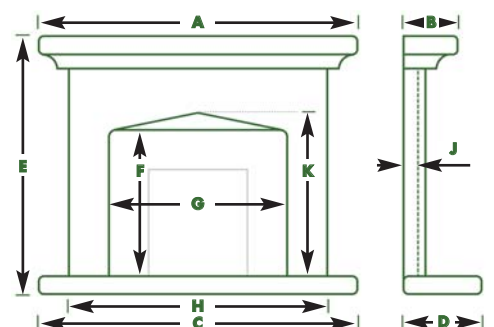

AMADORA

AMADORA MEASUREMENTS

	A	B	C	D	E	F	G	H	J	K
54"	1372	220	1372	400	1155	850	915	1232	35	N/A

MODEL TYPE: BOXED

Available in Natural Creme Marfil & Sepol Limestone - see p 45 for swatch

PALERMO

PALERMO MEASUREMENTS