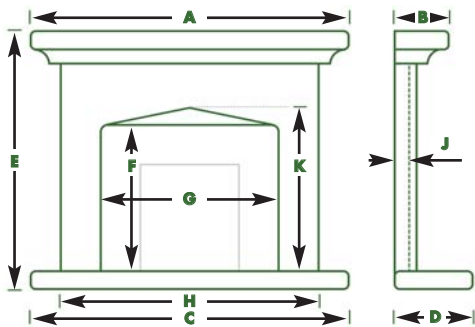

CASTELO MEASUREMENTS

54"

A	1372
B	220 / 262
C	1372
D	380 / 420
E	1075
F	730
G	585
H	1240
J	35
K	715

Builders opening required - 660mm wide 825mm high 345mm deep

MODEL TYPE: BOXED

Available in Sepol Limestone - see p 45 for swatch

TABLE MEASUREMENTS Length - 1165 Width - 630 Height - 490