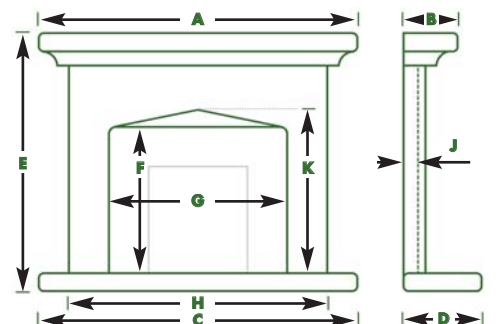

GRANDE CHATEAU

GRANDE CHATEAU MEASUREMENTS

	A	B	C	D	E	F	G	H	J	K
54"	1372	307	1372	400	1210	790	790	1185	35	N/A

Builders opening required - 880mm wide 930mm high 350mm deep

MODEL TYPE: COMBINATION SOLID AND BOXED

Available in Sepol Limestone - see p 45 for swatch