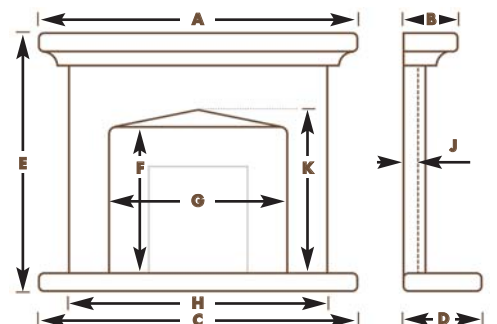

SERGIO

SERGIO MEASUREMENTS

	A	B	C	D	E	F	G	H	J	K
50"	1270	175	1270	380	1025	735	745	1145	55	785

MODEL TYPE: COMBINATION SOLID AND BOXED

Available in Sepol Limestone - see p 45 for swatch

EDUARDO

EDUARDO MEASUREMENTS