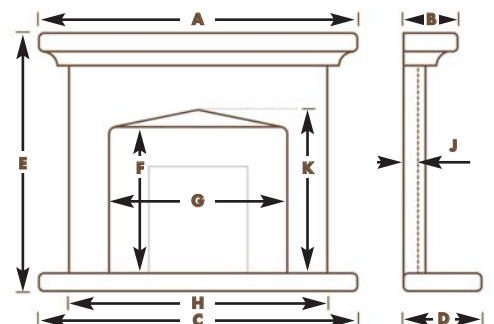

GRANDE BRAGA

GRANDE BRAGA MEASUREMENTS

	A	B	C	D	E	F	G	H	J	K
54"	1372	220	1372	400	1080	668	830	1286	55	748
60"	1524	220	1524	400	1130	688	936	1438	55	774

Builders opening required: 780mm wide x 730mm high x 345mm deep

Also available with standard back panel and fire opening including 48" version

MODEL TYPE: COMBINATION SOLID AND BOXED

Available in Sepol Limestone - see p 45 for swatch