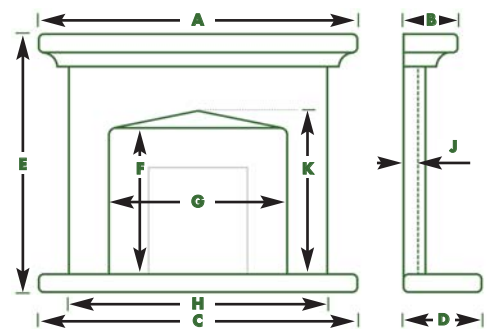

LIMA

LIMA MEASUREMENTS

	A	B	C	D	E	F	G	H	J	K
48"	N/A	125	1220	380	1060	810	768	1160	25	N/A
54"	N/A	125	1372	380	1120	835	820	1290	25	N/A

MODEL TYPE: BOXED

Available in Sepol Limestone - see p 45 for swatch

ATLANTA

ATLANTA MEASUREMENTS

	A	B	C	D	E	F	G	H	J	K
48"	1220	188	1220	380	1045	735	725	1105	35	770
54"	1372	188	1372	380	1124	763	815	1245	35	803

MODEL TYPE: COMBINATION SOLID AND BOXED

Available in Sepol Limestone - see p 45 for swatch

CHATEAU

CHATEAU MEASUREMENTS

	A	B	C	D	E	F	G	H	J	K
54"	1372	307	1372	400	1210	790	790	1185	35	N/A

MODEL TYPE: COMBINATION SOLID AND BOXED

Available in Sepol Limestone - see p 45 for swatch

RIMINI

RIMINI MEASUREMENTS