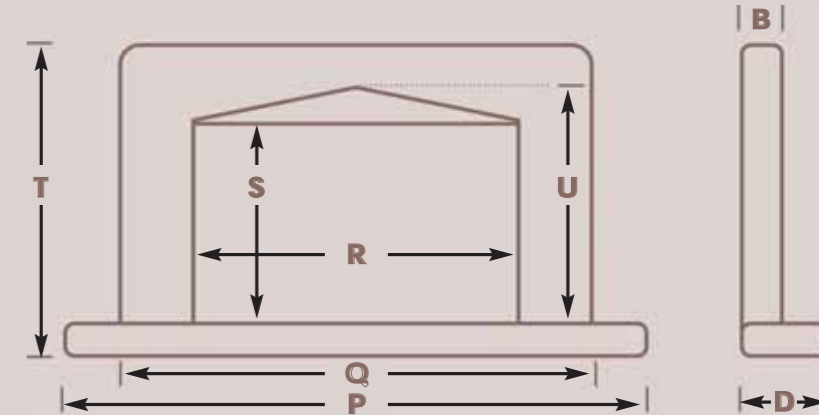

Builders opening required for Continental - 685mm w - 790mm h - 345mm d

ALENTEJO											
A	B	C	D	E	F	G	H	J	K	TYPE	
54"	1280	125	1372	400	1080	810	840	1280	35	N/A	B

CASCAIS											
A	B	C	D	E	F	G	H	J	K	TYPE	
48"	1219	175	1219	381	940	800	729	1119	35	N/A	B
54"	1372	205	1372	381	940	800	792	1272	35	N/A	B

MILANO											
A	B	C	D	E	F	G	H	J	K	TYPE	
48"	1219	168	1219	381	1055	755	633	1122	25	790	B
54"	1372	188	1372	381	1105	811	750	1272	25	860	B

ALMADA											
A	B	C	D	E	F	G	H	J	K	TYPE	
54"	1372	220/ 262	1372	380/ 420	1075	730	585	1240	35	715	B
		curved		curved							

CAPARICA											
A	B	C	D	E	F	G	H	J	K	TYPE	
54"	1372	220/ 262	1372	380/ 420	1075	730	585	1240	35	785	B
		curved		curved							

TAVIRA											
A	B	C	D	E	F	G	H	J	K	TYPE	
54"	1372	185/ 220	1372	340/ 420	1070	705	760	1250	35	805	B
		curved		curved							

Builders opening required for Tavira - 670mm w - 790mm h - 340mm d

AVEIRO					
B	R	D	S	P	T
80	625	220	400	1120	650
Q	1015	U	N/A		

Builders opening required for Aveiro - 760mm w - 500mm h - 345mm d

Builders opening required for Eclipse - 725mm w - 360mm h - 330mm d

PENICHE					
B	R	D	S	P	T
50	648	215	450	1098	650
Q	948	U	490		

Builders opening required for Peniche - 740mm w - 600mm h - 330mm d

Builders opening required for Lagos & Baia - 740mm w - 560mm h - 330mm d

SANTAREM					
B	R	D	S	P	T
20	690	300	480	950	790
Q	950	U	N/A		

Builders opening required for Santarem - 750mm w - 550mm h - 345mm d

Builders opening required for Beloura - 740mm w - 560mm h - 330mm d

Note: Builder opening required is from the bottom of the raised base, so therefore is dependant on the start height.

© 2008 Newman Fireplaces Limited (E&OE)
www.newmanfireplaces.co.uk

The following Gas Fires are shown in this brochure:- FLAMBEAU (supplied by P&J Products), MAGIGLO & FABER