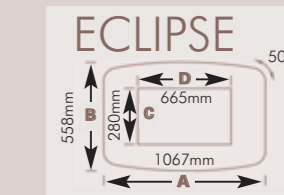

Builders opening required for Aveiro - 760mm w - 500mm h - 345mm d

Builders opening required for Eclipse - 725mm w - 360mm h - 330mm d