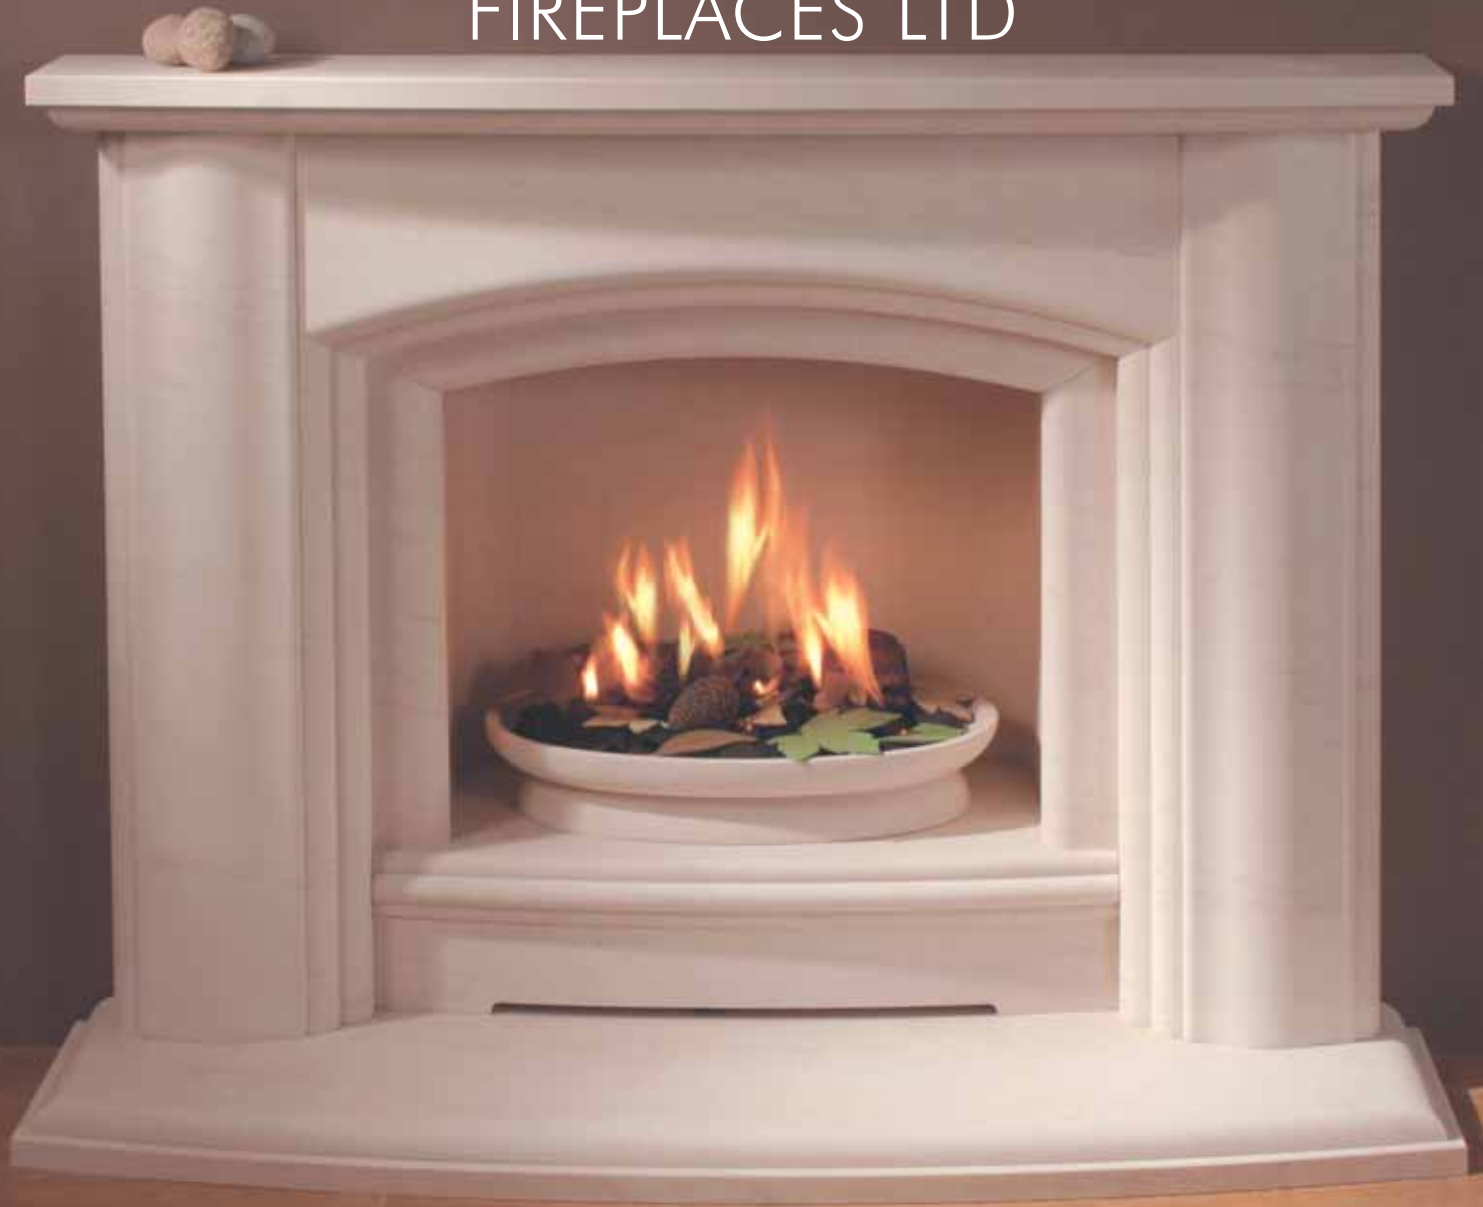

NEWMAN

FIREPLACES LTD

Natural Portuguese Limestone Collection